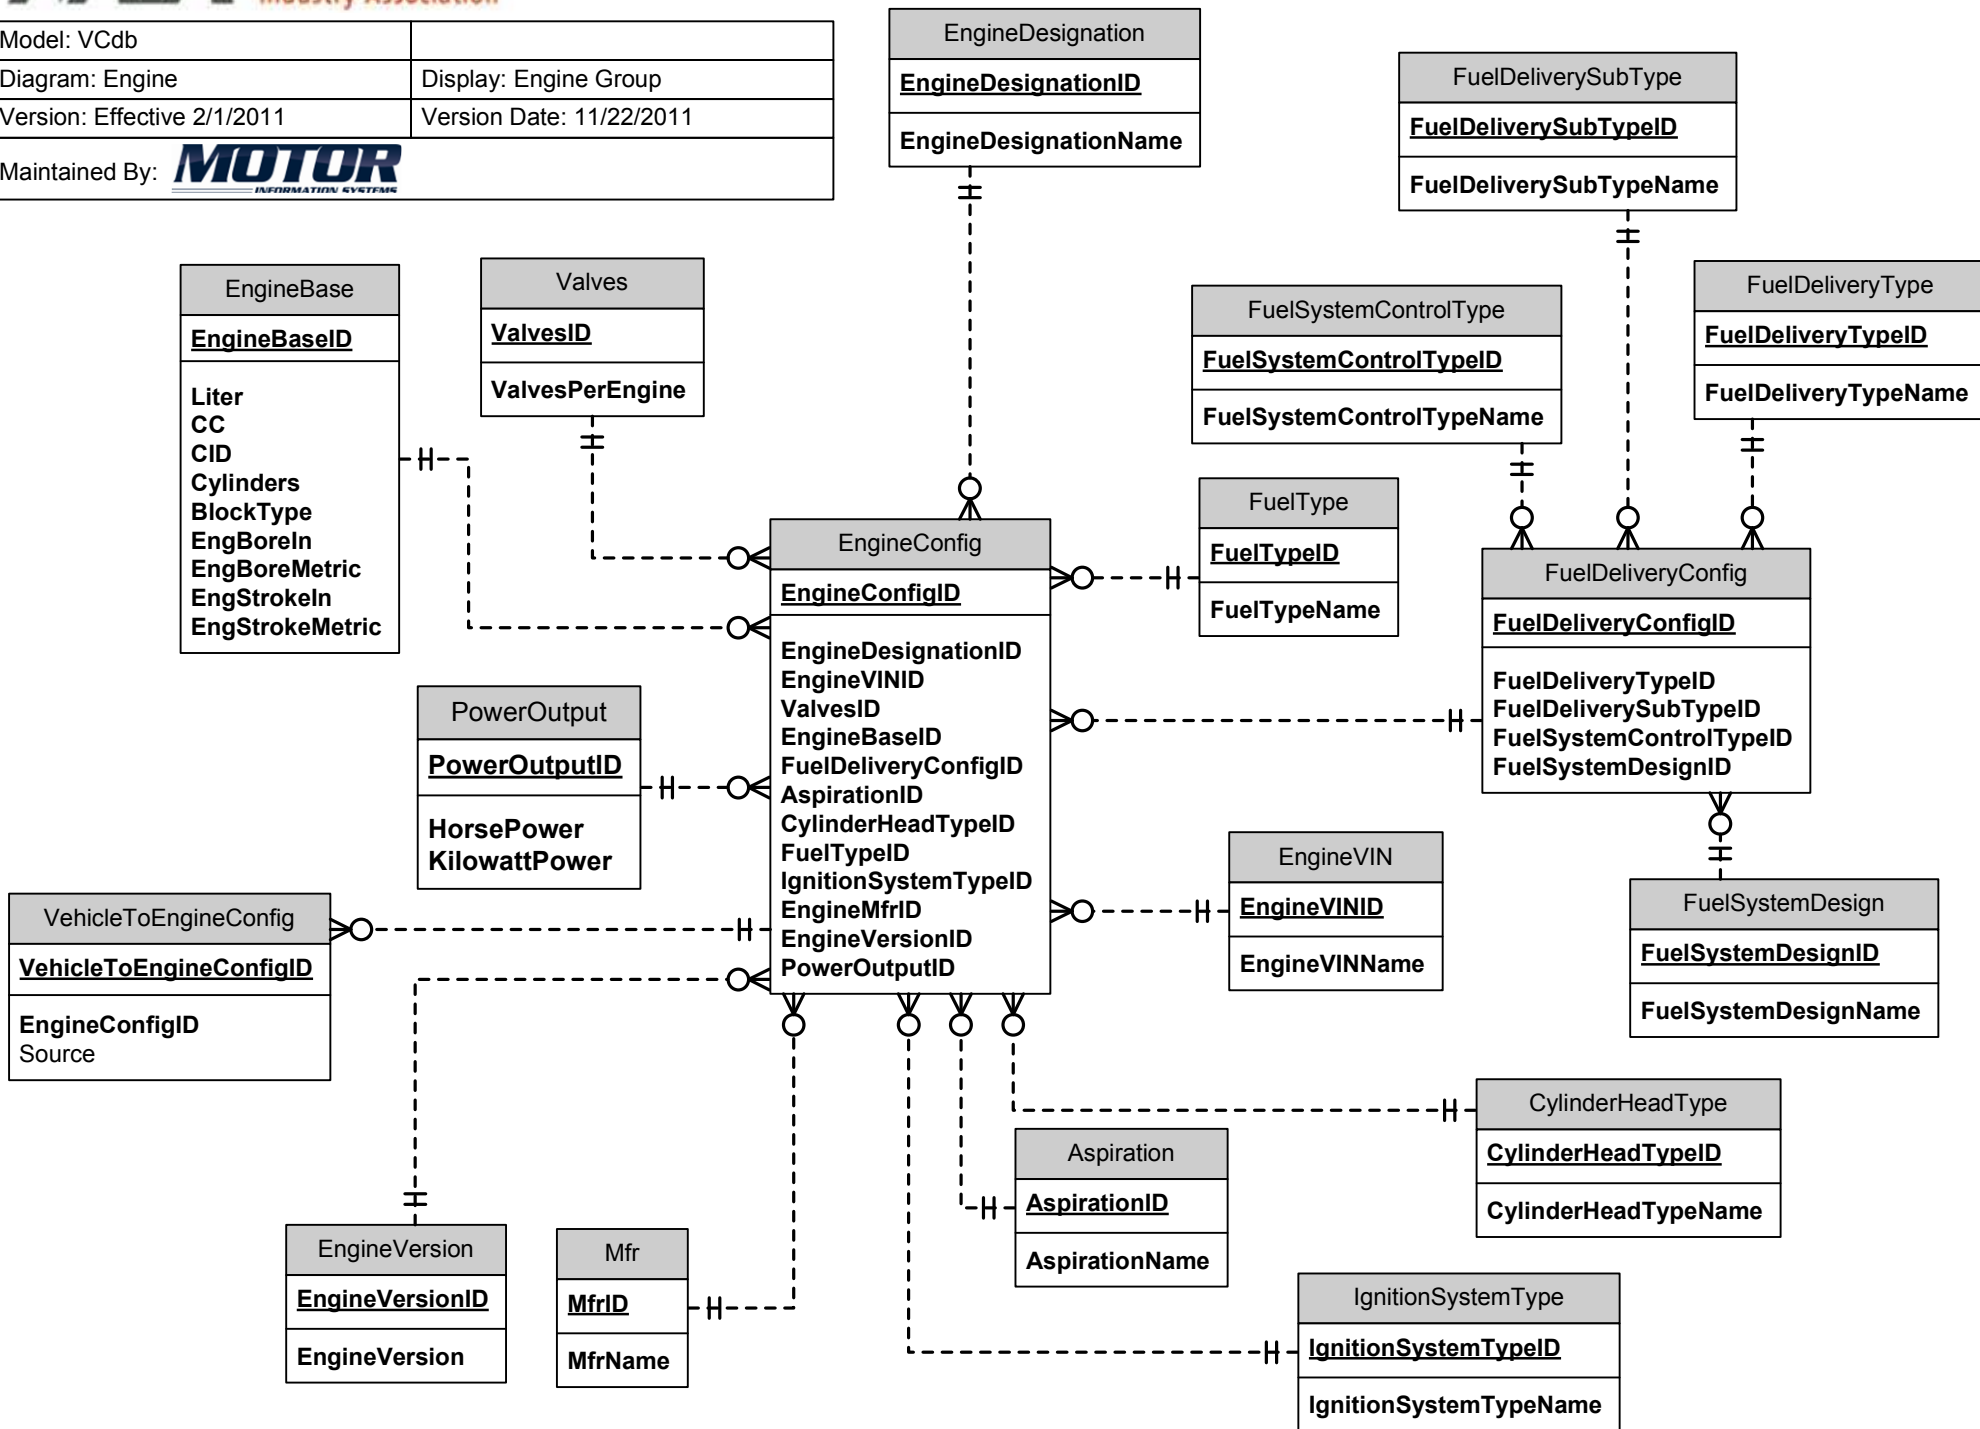

Model: VCdb	
Diagram: Vehicle	Display: Vehicle Group
Version: Effective 2/1/2012	Version Date: 11/22/2011
Maintained By: MOTOR INFORMATION SYSTEMS	

Model: VCdb	
Diagram: Body	Display: Body Group
Version: Effective 2/1/2012	Version Date: 11/22/2011
Maintained By: MOTOR INFORMATION SYSTEMS	

Model: VCdb	
Diagram: Brake/Suspension	Display: Brake/Suspension Group
Version: Effective 2/1/2012	Version Date: 11/22/2011
Maintained By: MOTOR INFORMATION SYSTEMS	

Model: VCdb	
Diagram: Engine	Display: Engine Group
Version: Effective 2/1/2011	Version Date: 11/22/2011
Maintained By:	MOTOR INFORMATION SYSTEMS

Model: VCdb	
Diagram: Transmission	Display: Transmission Group
Version: Effective Date 2/1/2012	Version Date: 11/22/2011
Maintained By: MOTOR INFORMATION SYSTEMS	

Model: VCdb	
Diagram: Language and Attachments	Display: Language and Attachments
Version: Effective 2/1/2012	Version Date: 11/22/2012
Maintained By: MOTOR INFORMATION SYSTEMS	