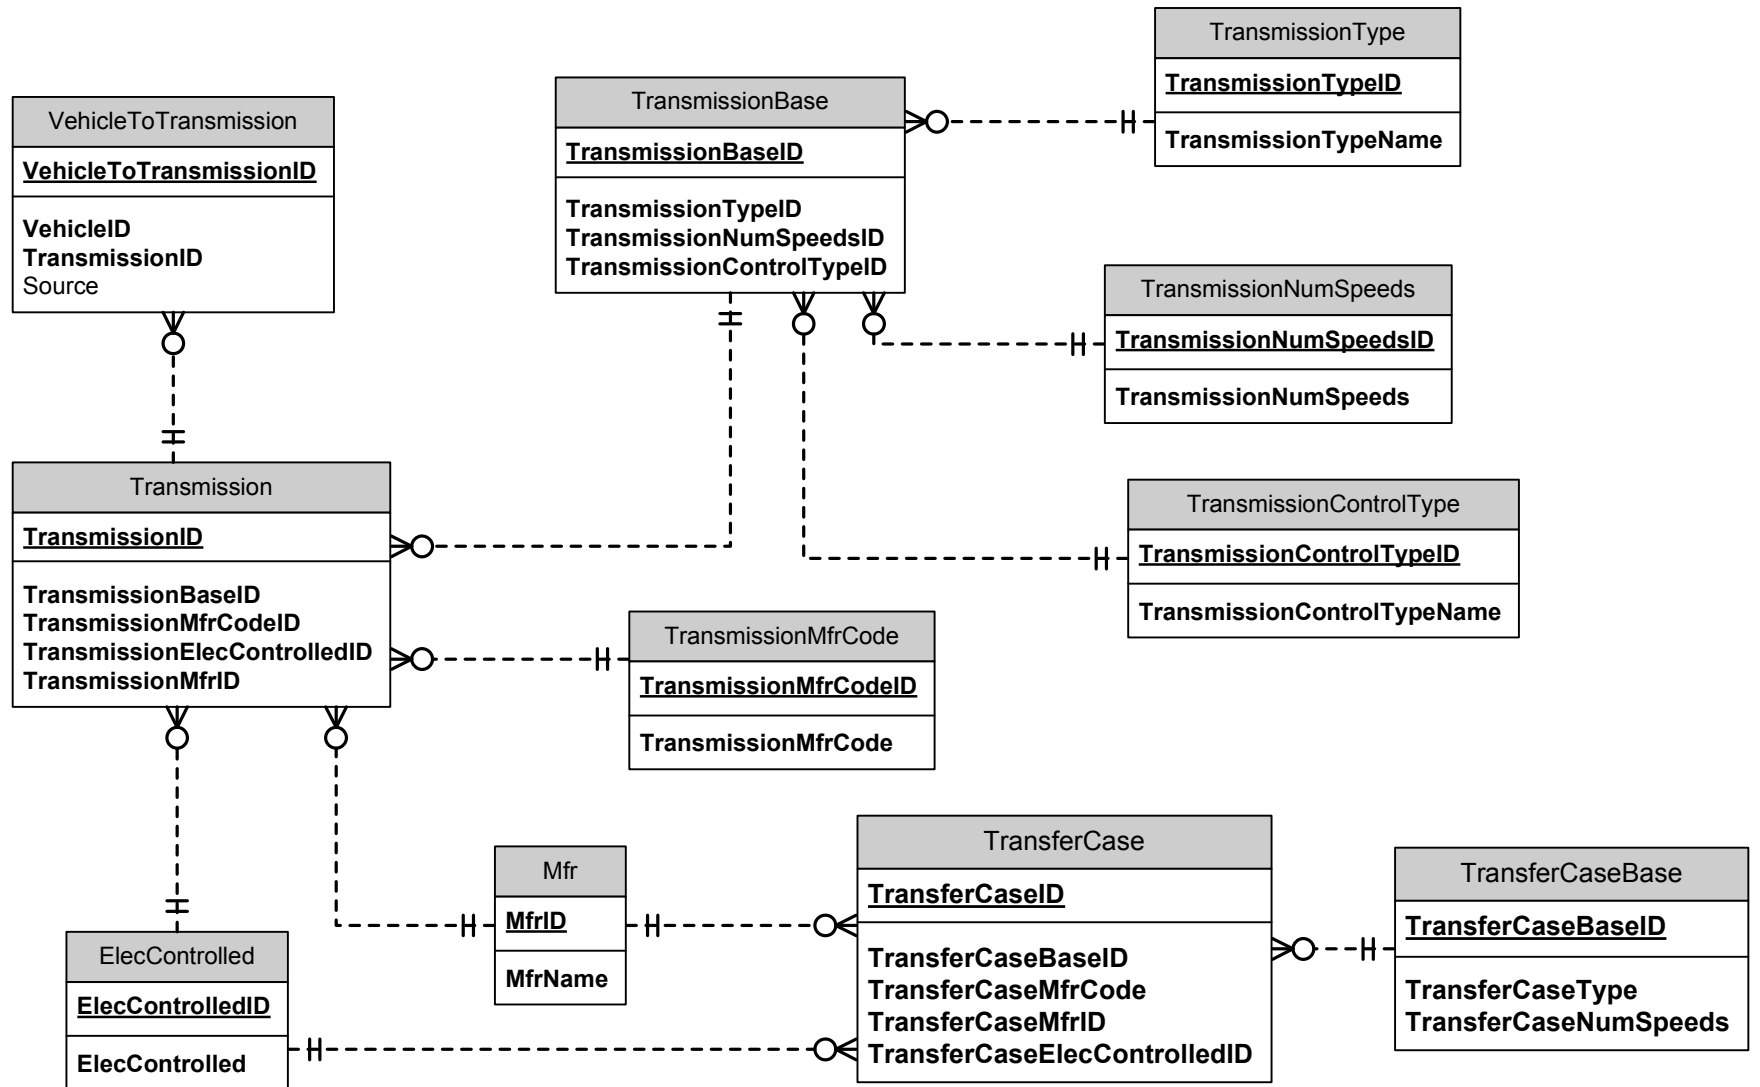

Model: VCdb	
Diagram: Vehicle	Display: Vehicle Group
Version: Effective 2/1/2012	Version Date: 11/22/2011
Maintained By: MOTOR INFORMATION SYSTEMS	

Model: VCdb	
Diagram: Body	Display: Body Group
Version: Effective 2/1/2012	Version Date: 11/22/2011
Maintained By: MOTOR INFORMATION SYSTEMS	

Model: VCdb	
Diagram: Brake/Suspension	Display: Brake/Suspension Group
Version: Effective 2/1/2012	Version Date: 11/22/2011
Maintained By: MOTOR INFORMATION SYSTEMS	

Model: VCdb	
Diagram: Engine	Display: Engine Group
Version: Effective 2/1/2011	Version Date: 11/22/2011
Maintained By:	MOTOR INFORMATION SYSTEMS

Model: VCdb	
Diagram: Transmission	Display: Transmission Group
Version: Effective Date 2/1/2012	Version Date: 11/22/2011
Maintained By: MOTOR INFORMATION SYSTEMS	

Model: VCdb	
Diagram: Language and Attachments	Display: Language and Attachments
Version: Effective 2/1/2012	Version Date: 11/22/2012
Maintained By: MOTOR INFORMATION SYSTEMS	