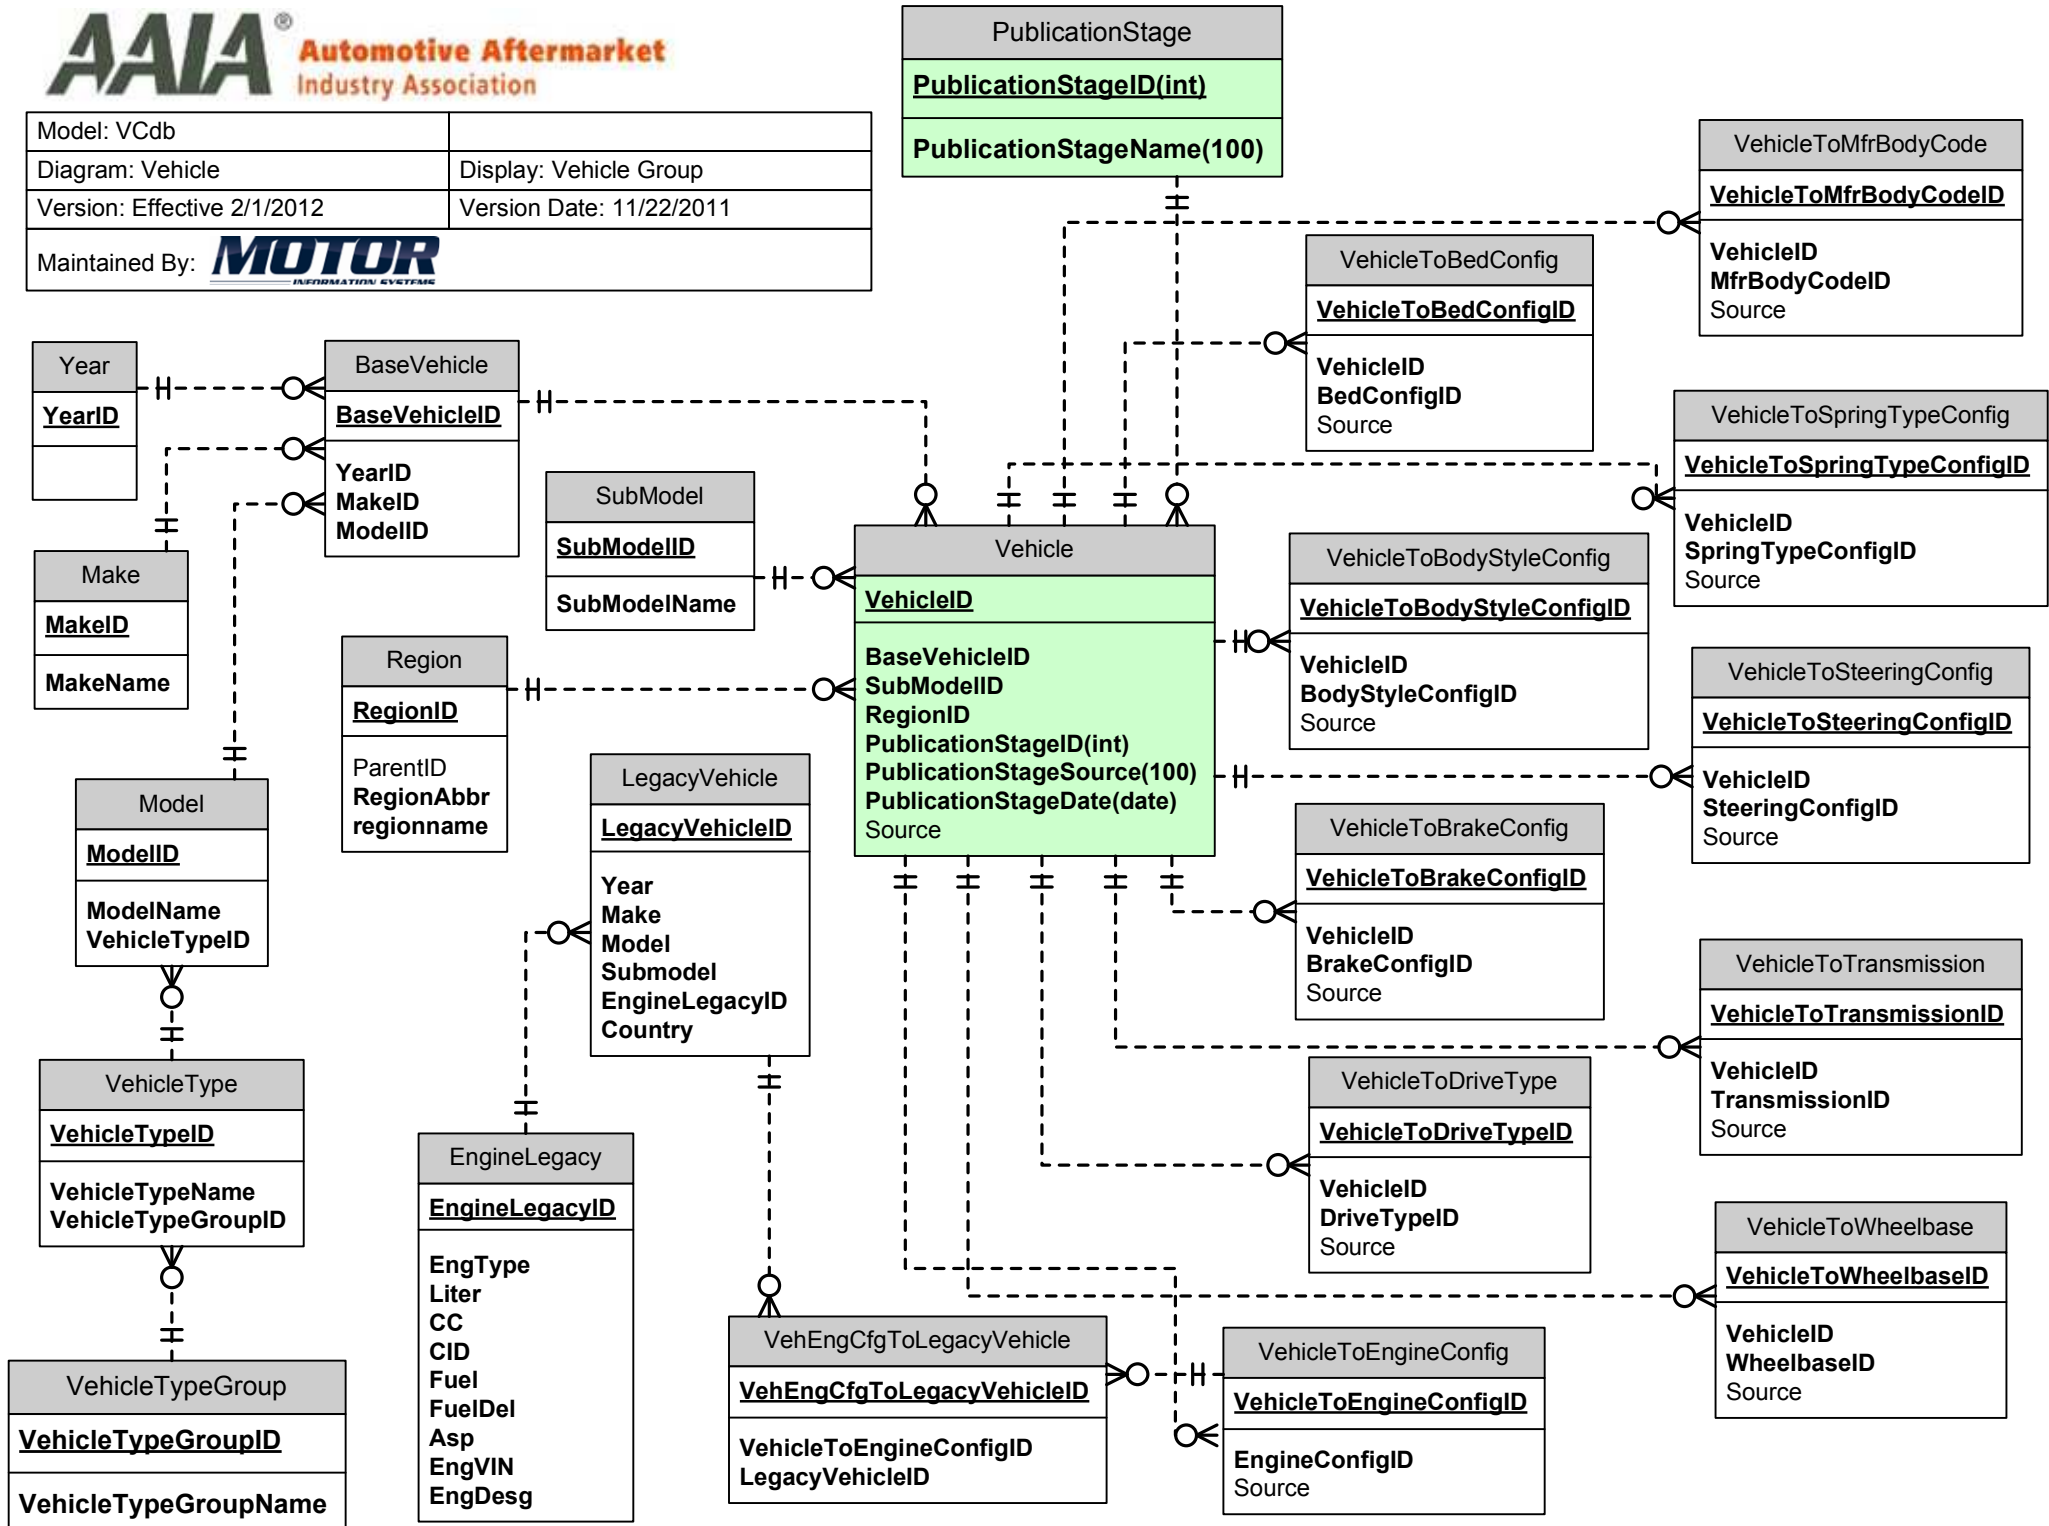

Model: VCdb	
Diagram: Vehicle	Display: Vehicle Group
Version: Effective 2/1/2012	Version Date: 11/22/2011
Maintained By: MOTOR INFORMATION SYSTEMS	

Model: VCdb	
Diagram: Body	Display: Body Group
Version: Effective 2/1/2012	Version Date: 11/22/2011
Maintained By: MOTOR INFORMATION SYSTEMS	

Model: VCdb	
Diagram: Brake/Suspension	Display: Brake/Suspension Group
Version: Effective 2/1/2012	Version Date: 11/22/2011
Maintained By: MOTOR INFORMATION SYSTEMS	

Model: VCdb	
Diagram: Engine	Display: Engine Group
Version: Effective 2/1/2011	Version Date: 11/22/2011
Maintained By:	MOTOR INFORMATION SYSTEMS

Model: VCdb	
Diagram: Transmission	Display: Transmission Group
Version: Effective Date 2/1/2012	Version Date: 11/22/2011
Maintained By: MOTOR INFORMATION SYSTEMS	

Model: VCdb	
Diagram: Language and Attachments	Display: Language and Attachments
Version: Effective 2/1/2012	Version Date: 11/22/2012
Maintained By: MOTOR INFORMATION SYSTEMS	