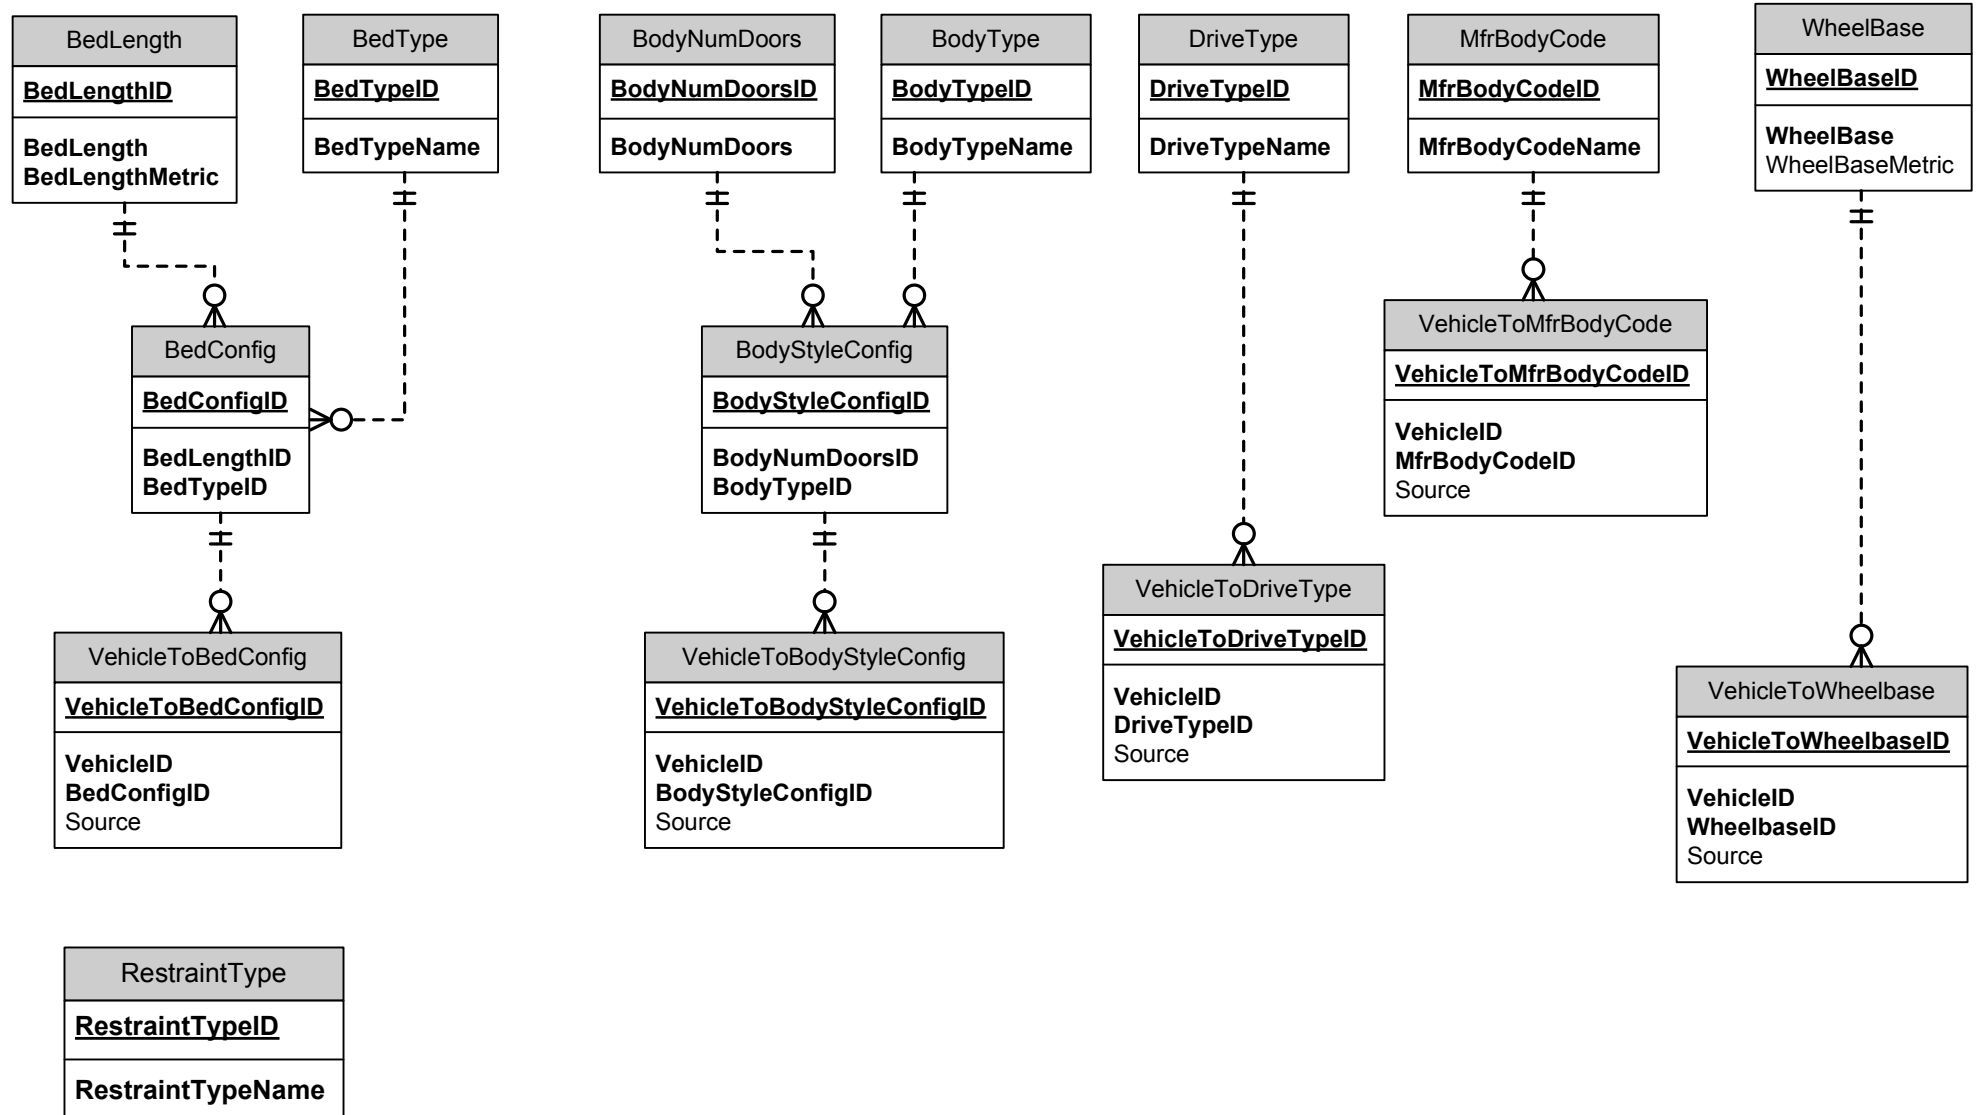

Model: VCdb	
Diagram: Vehicle	Display: Vehicle Group
Version: Effective 2/1/2012	Version Date: 11/22/2011
Maintained By: MOTOR INFORMATION SYSTEMS	

Model: VCdb	
Diagram: Body	Display: Body Group
Version: Effective 2/1/2012	Version Date: 11/22/2011
Maintained By: MOTOR INFORMATION SYSTEMS	

Model: VCdb	
Diagram: Brake/Suspension	Display: Brake/Suspension Group
Version: Effective 2/1/2012	Version Date: 11/22/2011
Maintained By: MOTOR INFORMATION SYSTEMS	

Model: VCdb	
Diagram: Engine	Display: Engine Group
Version: Effective 2/1/2011	Version Date: 11/22/2011
Maintained By:	MOTOR INFORMATION SYSTEMS

Model: VCdb	
Diagram: Transmission	Display: Transmission Group
Version: Effective Date 2/1/2012	Version Date: 11/22/2011
Maintained By: MOTOR INFORMATION SYSTEMS	

Model: VCdb	
Diagram: Language and Attachments	Display: Language and Attachments
Version: Effective 2/1/2012	Version Date: 11/22/2012
Maintained By: MOTOR INFORMATION SYSTEMS	