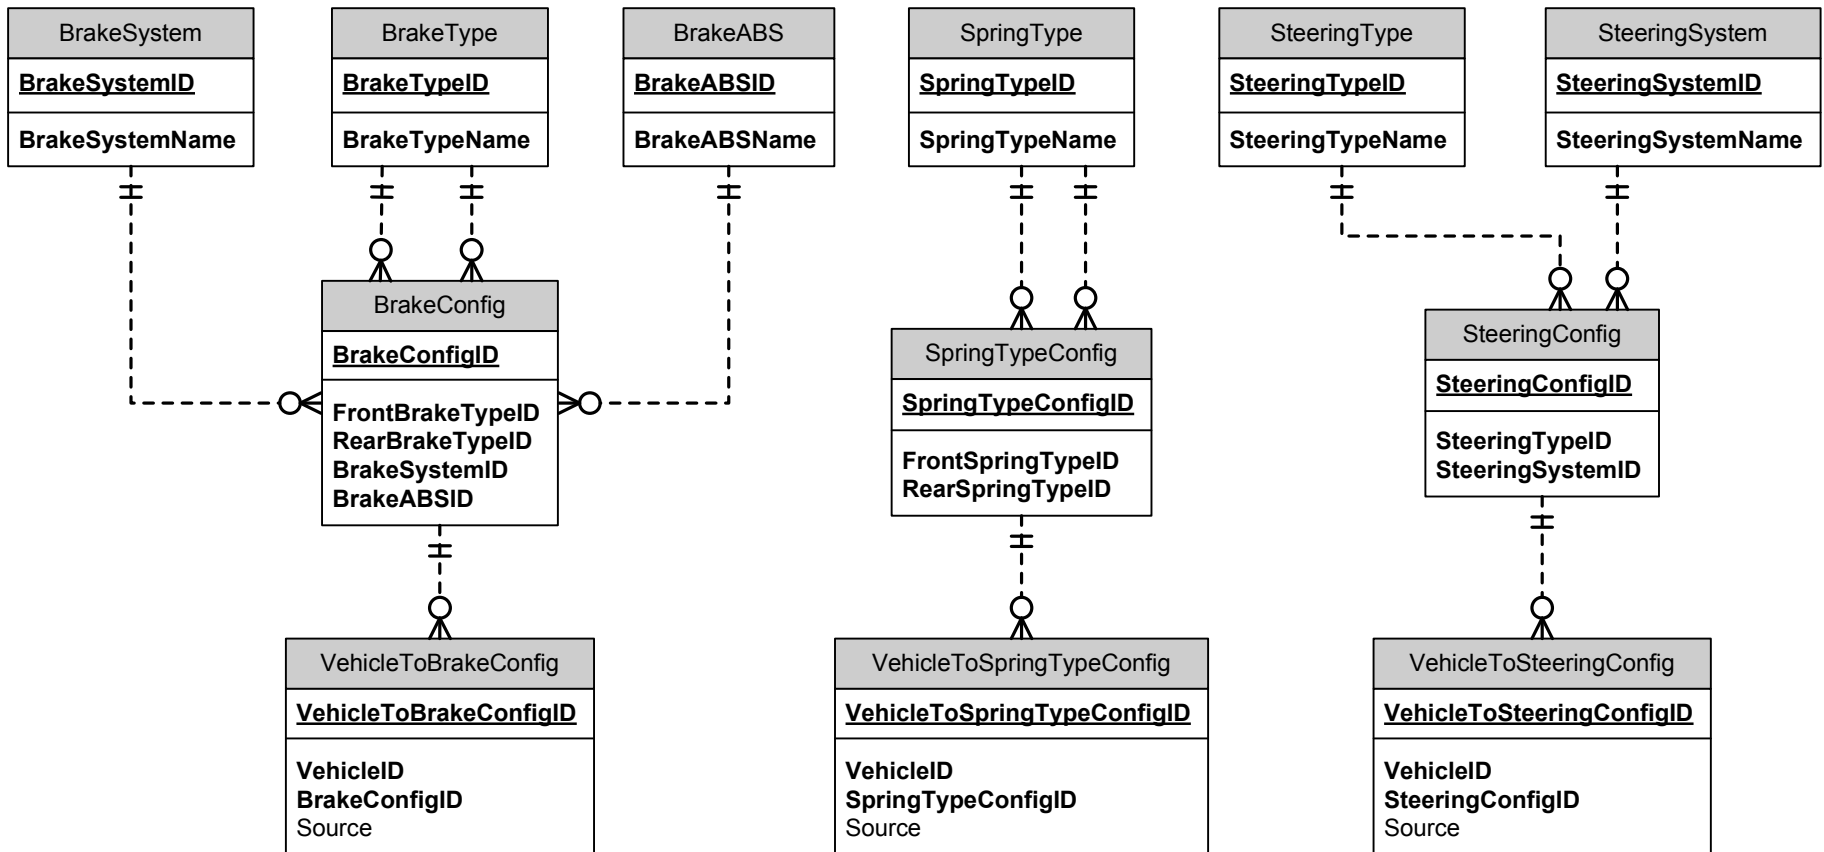

Model: VCdb	
Diagram: Vehicle	Display: Vehicle Group
Version: Effective 2/1/2012	Version Date: 11/22/2011
Maintained By: MOTOR INFORMATION SYSTEMS	

Model: VCdb	
Diagram: Body	Display: Body Group
Version: Effective 2/1/2012	Version Date: 11/22/2011
Maintained By: MOTOR INFORMATION SYSTEMS	

Model: VCdb	
Diagram: Brake/Suspension	Display: Brake/Suspension Group
Version: Effective 2/1/2012	Version Date: 11/22/2011
Maintained By: MOTOR INFORMATION SYSTEMS	

Model: VCdb	
Diagram: Engine	Display: Engine Group
Version: Effective 2/1/2011	Version Date: 11/22/2011
Maintained By:	MOTOR INFORMATION SYSTEMS

Model: VCdb	
Diagram: Transmission	Display: Transmission Group
Version: Effective Date 2/1/2012	Version Date: 11/22/2011
Maintained By: MOTOR INFORMATION SYSTEMS	

Model: VCdb	
Diagram: Language and Attachments	Display: Language and Attachments
Version: Effective 2/1/2012	Version Date: 11/22/2012
Maintained By: MOTOR INFORMATION SYSTEMS	